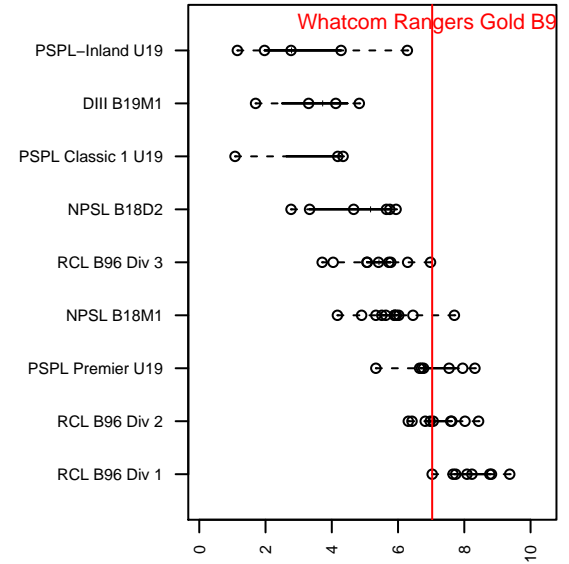

Whatcom Rangers Gold B96

Whatcom FC Rangers
Bellingham, WA
B96 total strength=1803
attack=34.32 defense=30.5
fall league = RCL B96 Div 1
notes= Caldwell 2012, 2013

alt names used:
Whatcom FC Ra – BU96 Gold

Venues played:
2014 RCL B96 Div 1

**attack and defense variance (black dot)
relative to other teams
and top 10 in region**

**attack and defense rating
relative to others at age
and all opponents in last 13 months**

Performance relative to 13 month average

Performance relative to 13 month average

date	home		away		venue	pred.home	pred.away
2014-11-23	Whatcom Rangers Gold B96	0	Snohomish United Black B96	0	2014 RCL B96 Div 1	0.82	2.85
2014-11-16	Eastside FC Red B96	2	Whatcom Rangers Gold B96	0	2014 RCL B96 Div 1	2.06	0.62
2014-11-09	WA Rush B96	1	Whatcom Rangers Gold B96	1	2014 RCL B96 Div 1	1.68	0.81
2014-11-08	Crossfire Premier A B96	2	Whatcom Rangers Gold B96	1	2014 RCL B96 Div 1	1.73	1.12
2014-11-02	Seattle United Copa B96	3	Whatcom Rangers Gold B96	0	2014 RCL B96 Div 1	3.27	0.65
2014-10-26	Whatcom Rangers Gold B96	2	PacNW Maroon B96	2	2014 RCL B96 Div 1	1.01	1.66
2014-10-19	PacNW Maroon B96	2	Whatcom Rangers Gold B96	1	2014 RCL B96 Div 1	1.66	1.01
2014-10-12	Whatcom Rangers Gold B96	1	WPFC Black B96	3	2014 RCL B96 Div 1	0.98	2.25
2014-10-05	Whatcom Rangers Gold B96	2	Crossfire Premier A B96	1	2014 RCL B96 Div 1	1.12	1.73
2014-09-28	Whatcom Rangers Gold B96	0	Eastside FC Red B96	2	2014 RCL B96 Div 1	0.62	2.06
2014-09-21	Snohomish United Black B96	3	Whatcom Rangers Gold B96	2	2014 RCL B96 Div 1	2.85	0.82
2014-09-20	WPFC Black B96	5	Whatcom Rangers Gold B96	2	2014 RCL B96 Div 1	2.25	0.98
2014-09-14	Whatcom Rangers Gold B96	0	Seattle United Copa B96	4	2014 RCL B96 Div 1	0.65	3.27
2014-09-07	Whatcom Rangers Gold B96	0	WA Rush B96	1	2014 RCL B96 Div 1	0.81	1.68